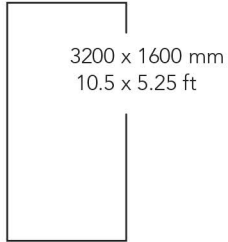

BLACK FLASH

Marble Series