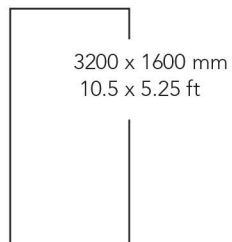

CAMOFLAGUE ESPERADA

Marble Series