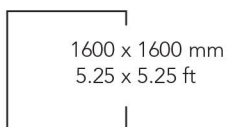

BRONZE ARMANI

Marble Series