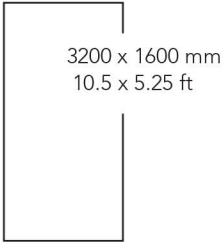

PULPIS GREY

Marble Series