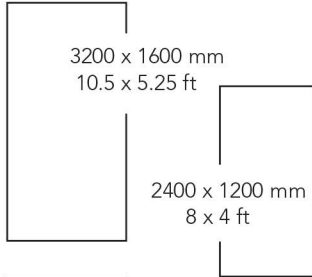

PIETRA GREY

Marble Series