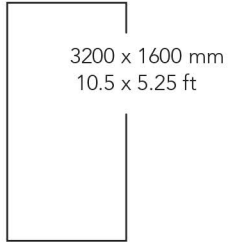

BLACK FUSION

Marble Series