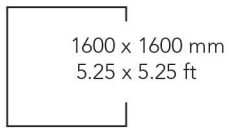

BLACK FLASH

Marble Series