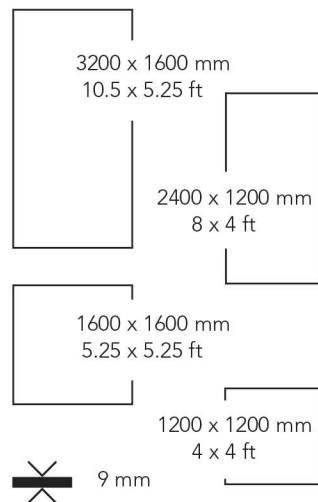

APUANE STATUARIO

Marble Series