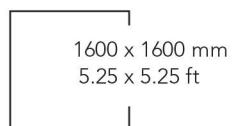

CAMOFLAGUE ESPERADA

Marble Series