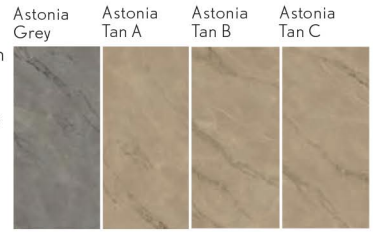

Name Astonia Tan
Series Marble
Finish Crystalline
Thickness 9 mm
Faces 3
Colors 2