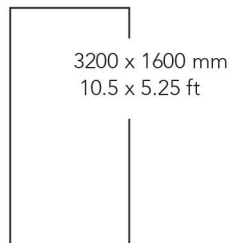

STATUARIO VENATO

Marble Series