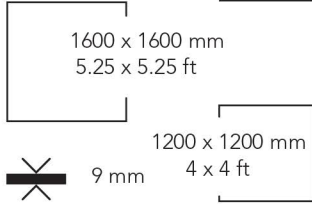

PIETRA GREY

Marble Series