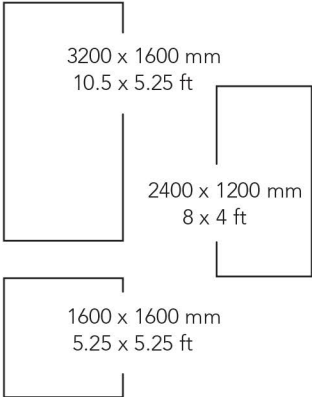

STATUARIO

Marble Series