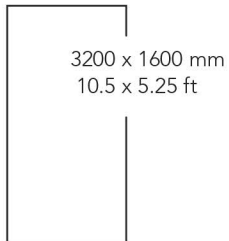

BRONZE ARMANI

Marble Series